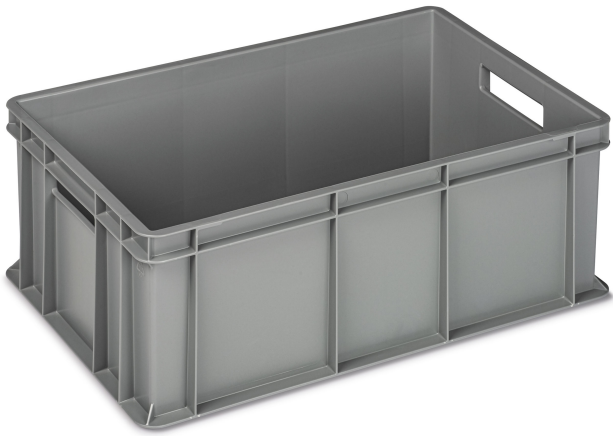

Cassa – 4422-GRI

Features

Cassa. Colore: grigio cod 4422-GRI

Dimension

60 cm x 40 cm 22 cm

Product informations

Commercial name: Cassa - 4422-GRI

Material: PP

PSV MixEco

Recycled total	Post-consumer recycled	Pre-consumer recycled	By-product total	External by-product	Internal by-product	Virgin material
50%	50%	--	--	--	--	50%

Product information

MOBIL PLASTIC SPA