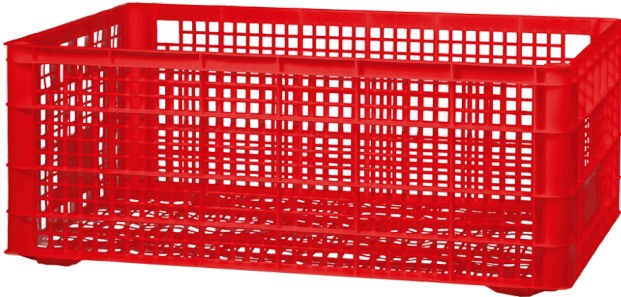

Cassa a perdere – 40x60x22

Features

Cassa a perdere per ortofrutta. Colori vari - 40x60x22R; - 40x60x22A; - 40x60x22R/BLU-IPER; - 40X60X22A-IPER.

Dimension

40 cm x 60 cm x 22 cm

Product informations

Commercial name: Cassa a perdere - 40x60x22

Material: PP

PSV da Raccolta Differenziata

Recycled total	Post-consumer recycled	Pre-consumer recycled	By-product total	External by-product	Internal by-product	Virgin material
95%	--	--	--	--	--	--

Product information