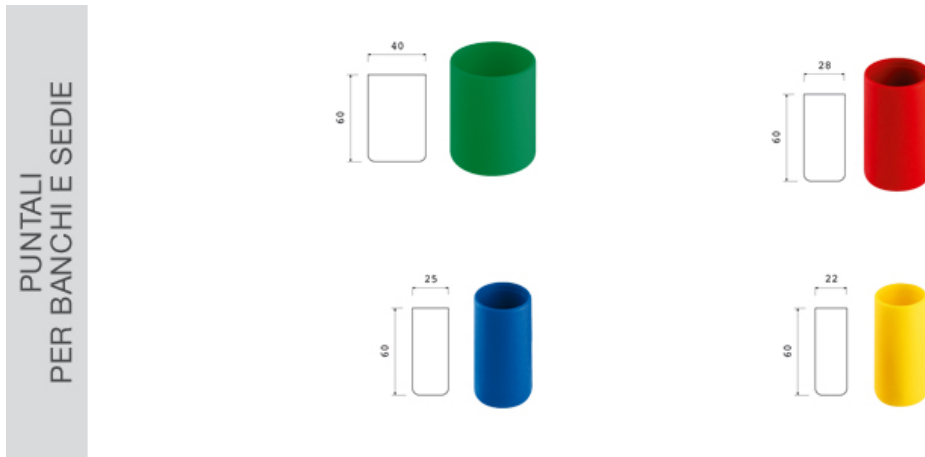

## Puntali per banco diam 50 PSV

### Dimension

diam 50 mm x 60 mm

### Product informations

**Commercial name:** Puntali per banco diam 50 PSV

**Material:** PP

**PSV MixEco**

Recycled total	Post-consumer recycled	Pre-consumer recycled	By-product total	External by-product	Internal by-product	Virgin material
90%	--	90%	--	--	--	10%