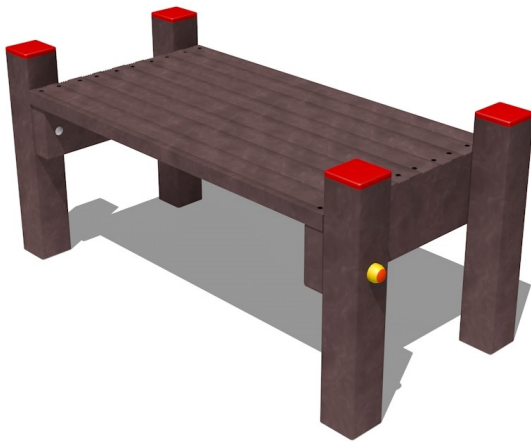

Agility dog – Saliscendi Agility Dog – PAD06

Features

Agility dog per aree per cani cod PAD06

Dimension

103 cm x 48 cm x 48 cm

Product informations

Commercial name: Agility dog - Saliscendi Agility Dog - PAD06