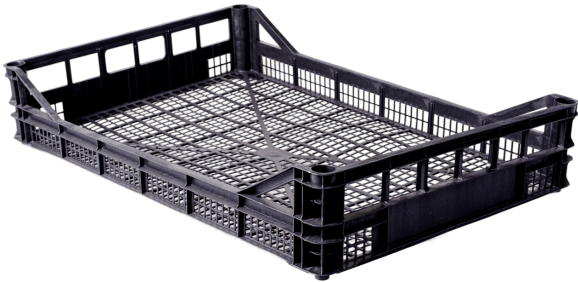

## Casse a perdere – 40x60x12

### Features

Cassette per ortofrutta. Colore: nero

---

### Dimension

40x60x12 cm

---

### Product informations

**Commercial name:** Casse a perdere - 40x60x12

**Material:** PP

**PSV da Raccolta Differenziata**

Recycled total	Post-consumer recycled	Pre-consumer recycled	By-product total	External by-product	Internal by-product	Virgin material
100%	100%	--	--	--	--	--