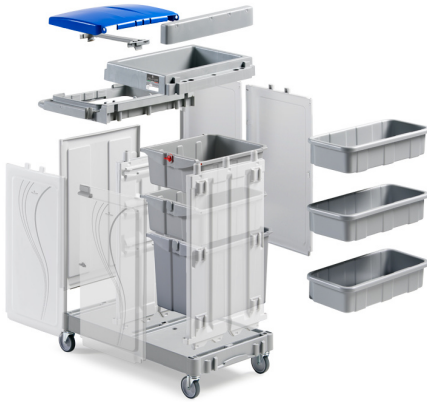

Componenti per carrelli Alpha – Appendice P115001U

Features

Componenti per carrelli Alpha: appendice

Dimension

Product informations

Commercial name: Componenti per carrelli Alpha - Appendice P115001U

Material: PP