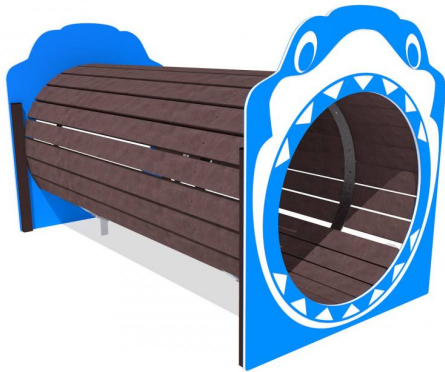

Gioco – Tunnel Squalo a Doghe – G167R_C

Features

Attrezzatura ludica adatta ai bambini dai 3 ai 12 anni. Conforme alla norma EN1176. 100% Made in Italy. cod G167R_C

Dimension

203 cm x 100 cm x 113 cm

Product informations

Commercial name: Gioco - Tunnel Squalo a Doghe - G167R_C

Material: PP

PSV da Raccolta Differenziata

Recycled total	Post-consumer recycled	Pre-consumer recycled	By-product total	External by-product	Internal by-product	Virgin material
60%	60%	--	--	--	--	40%