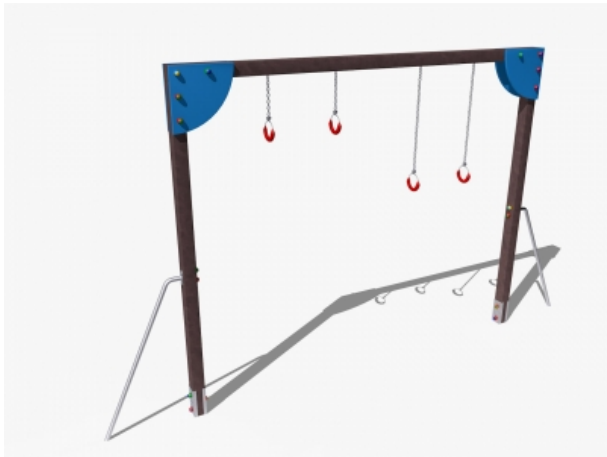

Percorso Vita – Anelli – PSR17

Features

Percorso vita in plastica riciclata. 100% Made in Italy. Conforme alla norma EN 16630. cod PSR17

Dimension

495 cm x 213 cm x 300 cm

Product informations

Commercial name: Percorso Vita - Anelli - PSR17

Material: MIX

PSV da Raccolta Differenziata

Recycled total	Post-consumer recycled	Pre-consumer recycled	By-product total	External by-product	Internal by-product	Virgin material
60%	60%	--	--	--	--	40%

Product information