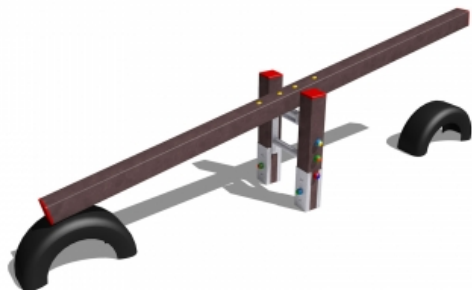

Percorso Vita – Asse Equilibrio Oscillante – PSR26

Features

Percorso vita in plastica riciclata. 100% Made in Italy. Conforme alla norma EN 16630. cod PSR26

Dimension

281 cm x 43 cm x 82 cm

Product informations

Commercial name: Percorso Vita - Asse Equilibrio Oscillante - PSR26

Material: MIX

PSV da Raccolta Differenziata

Recycled total	Post-consumer recycled	Pre-consumer recycled	By-product total	External by-product	Internal by-product	Virgin material
60%	60%	--	--	--	--	40%