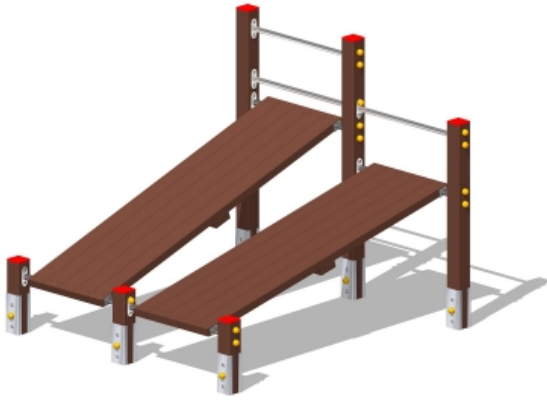

Percorso Vita – Panca Inclinata Doppia – PSR47

Features

Percorso vita in plastica riciclata. 100% Made in Italy. Conforme alla norma EN 16630. cod PSR47

Dimension

170 cm x 183 cm x 145 cm

Product informations

Commercial name: Percorso Vita - Panca Inclinata Doppia - PSR47

Material: MIX

PSV da Raccolta Differenziata

Recycled total	Post-consumer recycled	Pre-consumer recycled	By-product total	External by-product	Internal by-product	Virgin material
60%	60%	--	--	--	--	40%