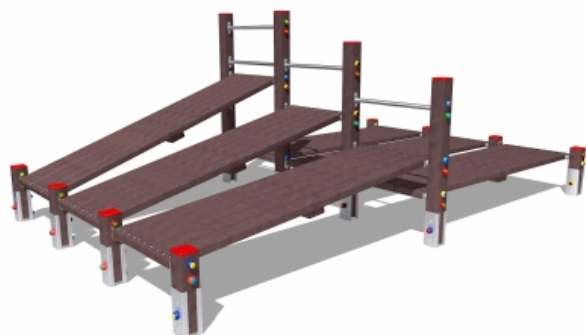

Percorso Vita – Panca Inclinata e Piana Tripla – PSR23

Features

Percorso vita in plastica riciclata. 100% Made in Italy. Conforme alla norma EN 16630. cod PSR23

Dimension

364 cm x 249 cm x 145 cm

Product informations

Commercial name: Percorso Vita - Panca Inclinata e Piana Tripla - PSR23

Material: MIX

PSV da Raccolta Differenziata

Recycled total	Post-consumer recycled	Pre-consumer recycled	By-product total	External by-product	Internal by-product	Virgin material
60%	60%	--	--	--	--	40%