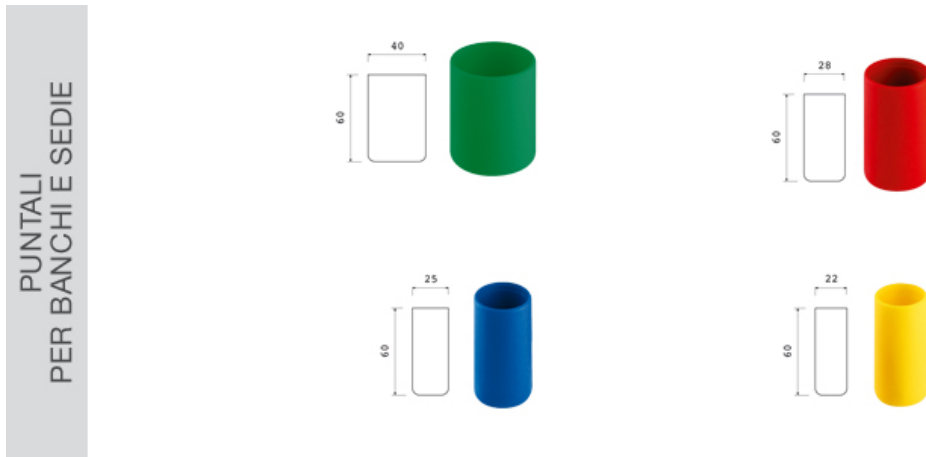

## Puntali per banco Ø 22 PSV

### Dimension

diam 22 mm x 60 mm

### Product informations

**Commercial name:** Puntali per banco Ø 22 PSV

**Material:** PP

**PSV MixEco**

Recycled total	Post-consumer recycled	Pre-consumer recycled	By-product total	External by-product	Internal by-product	Virgin material
90%	--	90%	--	--	--	10%