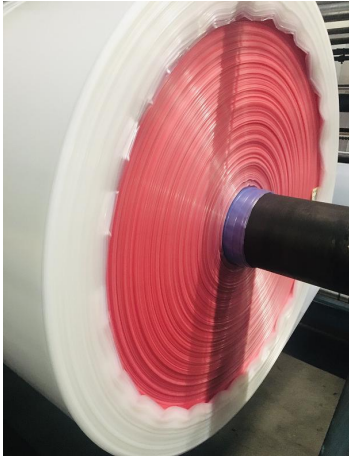

Sacchi Polietilene PSV35

Features

Sacchi in polietilene. Colore: neutro, vari

Dimension

da 5 cm a 600 cm. Spessore da 25 micron a 400 micron

Product informations

Commercial name: Sacchi Polietilene PSV35

Material: LDPE

PSV MixEco

Recycled total	Post-consumer recycled	Pre-consumer recycled	By-product total	External by-product	Internal by-product	Virgin material
35%	--	--	--	--	--	65%

Product information

PLASTOSAC SRL

VIA PROVINCIALE, 21/A, RODENGO, Brescia, Lombardia, Italia