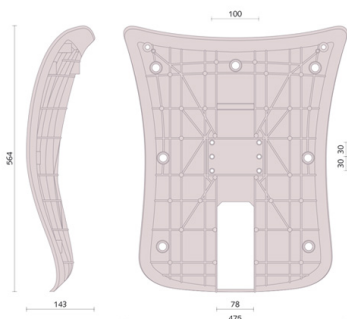

Schienale interno – Domino

Features

Schienale interno. Colore: nero

Dimension

54 cm x 55 cm x 51 cm

Product informations

Commercial name: Schienale interno - Domino

Material: PP/PE

PSV da Raccolta Differenziata

Recycled total	Post-consumer recycled	Pre-consumer recycled	By-product total	External by-product	Internal by-product	Virgin material
93%	93%	--	--	--	--	7%

Product information