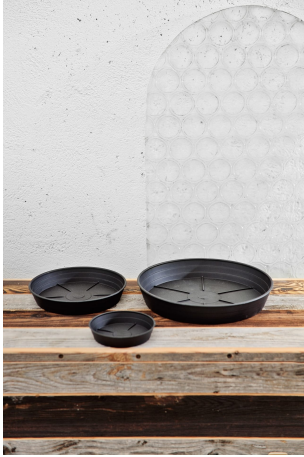

Sottovaso da raccolta differenziata – Hight Round Saucer 12 ash – 33043012005

Features

Sottovaso per riserva d'acqua. Colori: antracite, bruno, terracotta

Dimension

diam 12 cm x 3 cm. Peso 0,017 kg

Product informations

Commercial name: Sottovaso da raccolta differenziata - Hight Round Saucer 12 ash - 33043012005

Material:

Recycled total	Post-consumer recycled	Pre-consumer recycled	By-product total	External by-product	Internal by-product	Virgin material
70%	70%	--	--	--	--	30%