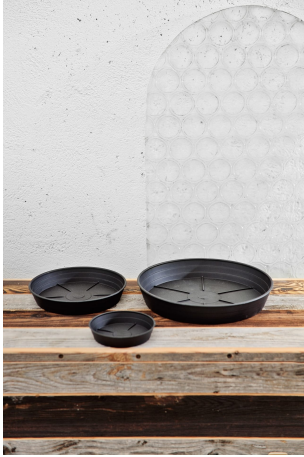

Sottovaso da raccolta differenziata – Hight Round Saucer 14 ash – 33043014005

Features

Sottovaso per riserva d'acqua. Colori: antracite, bruno, terracotta

Dimension

diam 14 cm x 3 cm. Peso 0,024 kg

Product informations

Commercial name: Sottovaso da raccolta differenziata - Hight Round Saucer 14 ash - 33043014005

Material:

Recycled total	Post-consumer recycled	Pre-consumer recycled	By-product total	External by-product	Internal by-product	Virgin material
70%	70%	--	--	--	--	30%