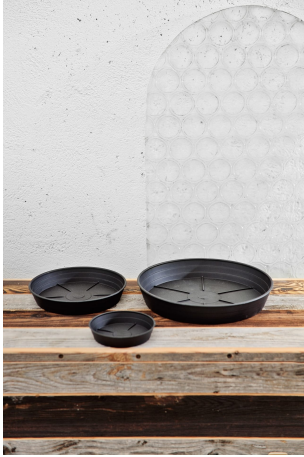

## Sottovaso da raccolta differenziata – Hight Round Saucer 20 ash – 33043020005

### Features

Sottovaso per riserva d'acqua. Colori: antracite, bruno, terracotta

---

### Dimension

diam 20 cm x 4 cm. Peso 0,053 kg

---

### Product informations

**Commercial name:** Sottovaso da raccolta differenziata - Hight Round Saucer 20 ash - 33043020005

**Material:**

Recycled total	Post-consumer recycled	Pre-consumer recycled	By-product total	External by-product	Internal by-product	Virgin material
70%	70%	--	--	--	--	30%