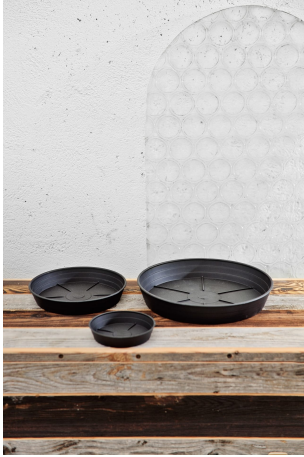

## Sottovaso da raccolta differenziata – Hight Round Saucer 22 ash – 33043022005

### Features

Sottovaso per riserva d'acqua. Colori: antracite, bruno, terracotta

---

### Dimension

diam 22 cm x 4 cm. Peso 0,065 kg

---

### Product informations

**Commercial name:** Sottovaso da raccolta differenziata - Hight Round Saucer 22 ash - 33043022005

**Material:**

Recycled total	Post-consumer recycled	Pre-consumer recycled	By-product total	External by-product	Internal by-product	Virgin material
70%	70%	--	--	--	--	30%