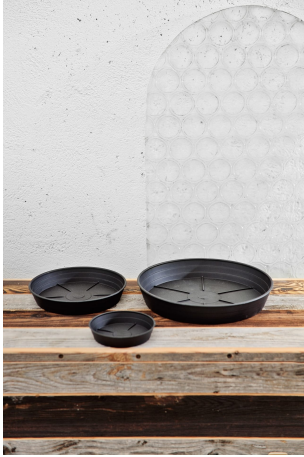

Sottovaso da raccolta differenziata – Hight Round Saucer 26 ash – 33043026005

Features

Sottovaso per riserva d'acqua. Colori: antracite, bruno, terracotta

Dimension

diam 26 cm x 4 cm. Peso 0,125 kg

Product informations

Commercial name: Sottovaso da raccolta differenziata - Hight Round Saucer 26 ash - 33043026005

Material:

Recycled total	Post-consumer recycled	Pre-consumer recycled	By-product total	External by-product	Internal by-product	Virgin material
70%	70%	--	--	--	--	30%