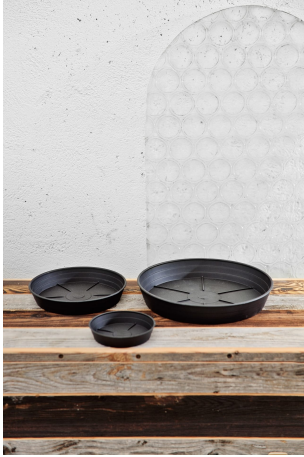

Sottovaso da raccolta differenziata – Hight Round Saucer 28 ash – 33043028005

Features

Sottovaso per riserva d'acqua. Colori: antracite, bruno, terracotta

Dimension

diam 28 cm x 5 cm. Peso 0,145 kg

Product informations

Commercial name: Sottovaso da raccolta differenziata - Hight Round Saucer 28 ash - 33043028005

Material:

Recycled total	Post-consumer recycled	Pre-consumer recycled	By-product total	External by-product	Internal by-product	Virgin material
70%	70%	--	--	--	--	30%