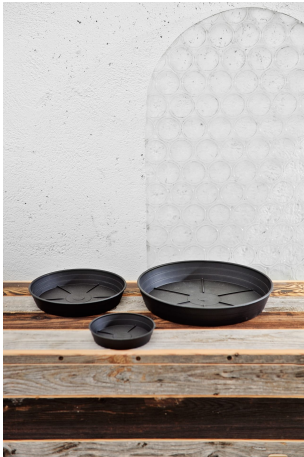

Sottovaso da raccolta differenziata – Hight Round Saucer 31 ash – 33043031005v

Features

Sottovaso per riserva d'acqua. Colori: antracite, bruno, terracotta

Dimension

diam 31 cm x 5 cm. Peso 0,175 kg

Product informations

Commercial name: Sottovaso da raccolta differenziata - Hight Round Saucer 31 ash - 33043031005v

Material:

Recycled total	Post-consumer recycled	Pre-consumer recycled	By-product total	External by-product	Internal by-product	Virgin material
70%	70%	--	--	--	--	30%