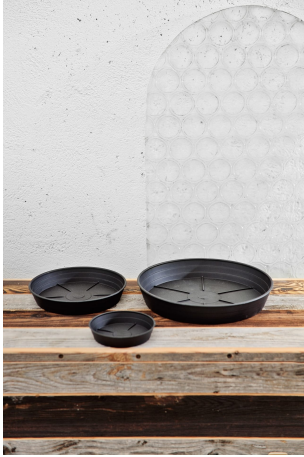

## Sottovaso da raccolta differenziata – Hight Round Saucer 35 ash – 33043035005

### Features

Sottovaso per riserva d'acqua. Colori: antracite, bruno, terracotta

---

### Dimension

diam 35 cm x 6 cm. Peso 0,245 kg

---

### Product informations

**Commercial name:** Sottovaso da raccolta differenziata - Hight Round Saucer 35 ash - 33043035005

**Material:**

Recycled total	Post-consumer recycled	Pre-consumer recycled	By-product total	External by-product	Internal by-product	Virgin material
70%	70%	--	--	--	--	30%