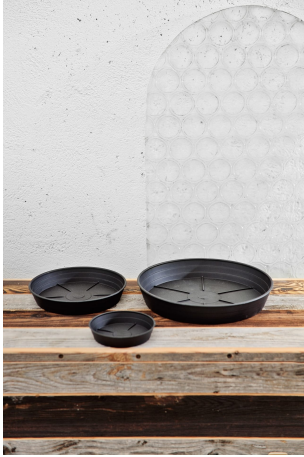

Sottovaso da raccolta differenziata – Hight Round Saucer 42 ash – 33043042005

Features

Sottovaso per riserva d'acqua. Colori: antracite, bruno, terracotta

Dimension

diam 42 cm x 6 cm. Peso 0,325 kg

Product informations

Commercial name: Sottovaso da raccolta differenziata - Hight Round Saucer 42 ash - 33043042005

Material:

Recycled total	Post-consumer recycled	Pre-consumer recycled	By-product total	External by-product	Internal by-product	Virgin material
70%	70%	--	--	--	--	30%